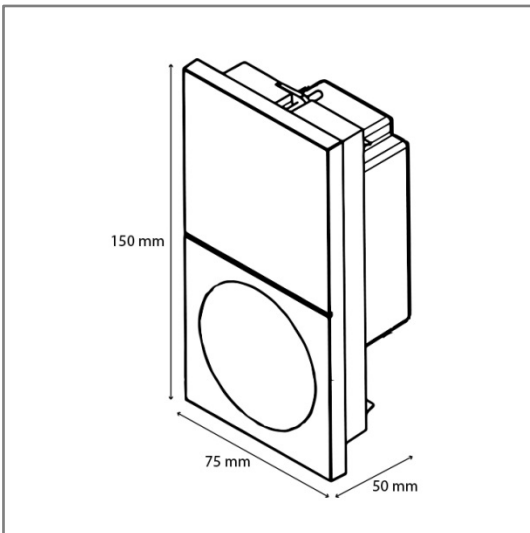

FW-0011 RECESSED LIGHTING

DESCRIPTION:

Recessed outdoor lighting
Material: Die-casting Aluminum
Color: White

TECHNICAL SPECIFICATIONS

Type:	Recessed outdoor lighting
IP classification:	IP 65
Light source:	LED 2,1W 162 LM
Voltage:	220 – 240 V
CCT:	3000K
Beam:	-
Warranty:	-

DIMENSIONS

Length:	50 mm
Width:	75 mm
Height:	150 mm
	137x63 mm