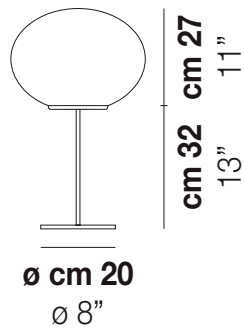

LUCCIOLA LT 30 P

TECHNICAL DATA:

CERTIFICATIONS:

LIGHTING SOURCES

E27 1x77w 220-240V 50/60 Hz E27

VOLUME Mc 0,2
GROSS WEIGHT Kg 9,6
NET WEIGHT Kg 5,67

download resources

SHADE FINISHING

BC/ST

FRAME FINISHING

NI

OTHER AVAILABLE VERSIONS

Click on the version to go to the web version of the product

LUCCI LT 18

LUCCI LT 27

LUCCI LT G