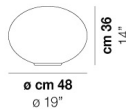

LUCCIOLA LT 30 P

TECHNICAL DATA:

CERTIFICATIONS:

LIGHTING SOURCES

E27 1x77w 220-240V 50/60 Hz E27

VOLUME Mc 0,2
GROSS WEIGHT Kg 9,6
NET WEIGHT Kg 5,67

download resources

SHADE FINISHING

BC/ST

FRAME FINISHING

NI

OTHER AVAILABLE VERSIONS

Click on the version to go to the web version of the product

LUCCI LT 18

LUCCI LT 27

LUCCI LT G

LUCCI LT M

LUCCI LT P