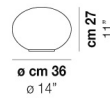

LUCCIOLA LT 30 P

TECHNICAL DATA:

CERTIFICATIONS:

LIGHTING SOURCES

E27 1x77w 220-240V 50/60 Hz E27

VOLUME Mc 0,2
GROSS WEIGHT Kg 9,6
NET WEIGHT Kg 5,67

download resources

SHADE FINISHING

BC/ST

FRAME FINISHING

NI

OTHER AVAILABLE VERSIONS

Click on the version to go to the web version of the product

LUCCI LT 18

LUCCI LT 27

LUCCI LT G

LUCCI LT M

LUCCI LT P