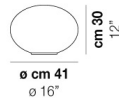

LUCCIOLA LT 30 P

TECHNICAL DATA:

CERTIFICATIONS:

LIGHTING SOURCES

E27 1x77w 220-240V 50/60 Hz E27

VOLUME Mc 0,2
GROSS WEIGHT Kg 9,6
NET WEIGHT Kg 5,67

download resources

SHADE FINISHING

BC/ST

FRAME FINISHING

NI

OTHER AVAILABLE VERSIONS

Click on the version to go to the web version of the product

LUCCI LT 18

LUCCI LT 27

LUCCI LT G

LUCCI LT M

LUCCI LT P